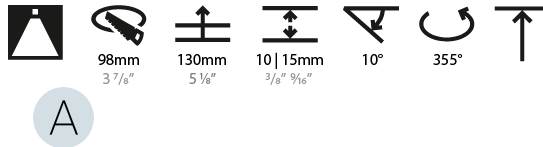

PHYSICAL

Shape: Round
Diameter (mm): 107
Diameter (in): 4 3/16
Height (mm): 112
Height (in): 4 7/16
Ceiling Thickness (mm): 10 / 12.5 / 15
Ceiling Thickness (in): 3/8 or 1/2 or 9/16
Min. Recessing Depth (mm): 130
Min. Recessing Depth (in): 5 1/8
Light Distribution: Adjustable / Downlight
Weight (kg): 0.465
Weight (lbs): 1.03
Fixture Finish: SSR / BKV / CWI / CRY / HAB / UFT / ITA / RUA / FTG / MYG / LOD / PUS / FRO / FUP / KIA / POP / BLS / SPG / MEY / GOH / GUM / CHC / COM / ABZ / JAG / OBR / MOS / ROR
Fixture Material: Aluminum Die Cast
Cut-out Measurements: 98mm / 3 7/8"

ELECTRICAL

Lamp Type: LED (Zhaga Standard)
Input Wattage (W): 16.5
Total Output Wattage (W): 13
Dimming: Tri-Mode (Non-Dimming and Phase Dimming (120Vac only) and 0-10V Dimming)
Driver Included: No
Driver Location: Recessed Housing
Driver Type: Constant Current - Universal
Driver Class: Class 2
Housing: See components
Input Voltage (V): 120 - 277
Constant Current (MA): 500

LED

Number of LEDs: 1
Color Temperature (°K): 2700 / 3000 / 3500 / 4000
Max. Delivered Lumen (lm): 1130 / 1180 / 1235 / 1260
Nominal Lumen (lm): 1386 / 1438 / 1511 / 1542
CRI: >90 CRI
Lamp Life (hrs): 50000

OPTICAL

Reflector: 20 / 40 / 60
Adjustability: Rotational 355°, Tilt 10°

RATINGS AND CERTIFICATIONS

Certified By: Certified for North American Standards
IP rating: IP54